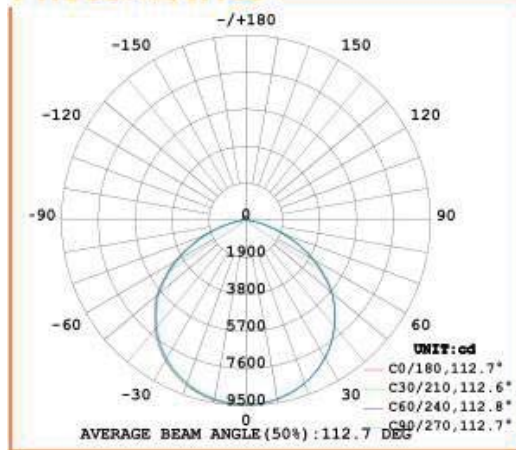

Photometrics

NEW Solution For Your Project

20%

Lighter

30%

Brighter

50%

Smaller

50%

Extra
Lifespan

SPECIFICATIONS:

- Housing material: Cold-forging Aluminum
- Housing Color: Silver/Black
- LED: Nichia or Philips
- Dimensions: 16.7"(dia) X 7.9"(H)
- Weight: 16 Lbs
- Color: White • 5500K- 6500K
- Wattage: 300 Watts • Lumens: 120-130lm/Watt
- Average Life: 100,000 Hours
- Viewing Angle: 115°
- Ambient Temperature Range: -40-+70°C