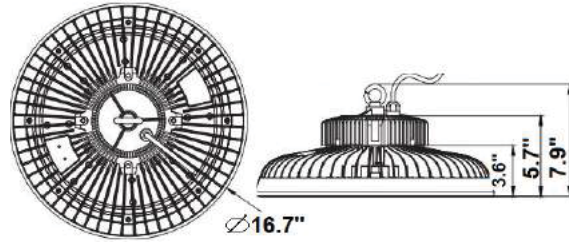

UFO SERIES 300W LED HIGH BAY LIGHT

MW
MEAN WELL
Power Supply
Equipped

10
YEAR
WARRANTY

RoHS

CE

L86

IP65

Product Features

Photometrics

NEW Solution For Your Project

20%

Lighter

30%

Brighter

50%

Smaller

50%

Extra
Lifespan

SPECIFICATIONS:

- Housing material: Cold-forging Aluminum
- Housing Color: Silver/Black
- LED: Nichia or Philips
- Dimensions: 16.7"(dia) X 7.9"(H)
- Weight: 16 Lbs
- Color: White • 5500K- 6500K
- Wattage: 300 Watts • Lumens: 120-130lm/Watt
- Average Life: 100,000 Hours
- Viewing Angle: 115°
- Ambient Temperature Range: -40-+70°C